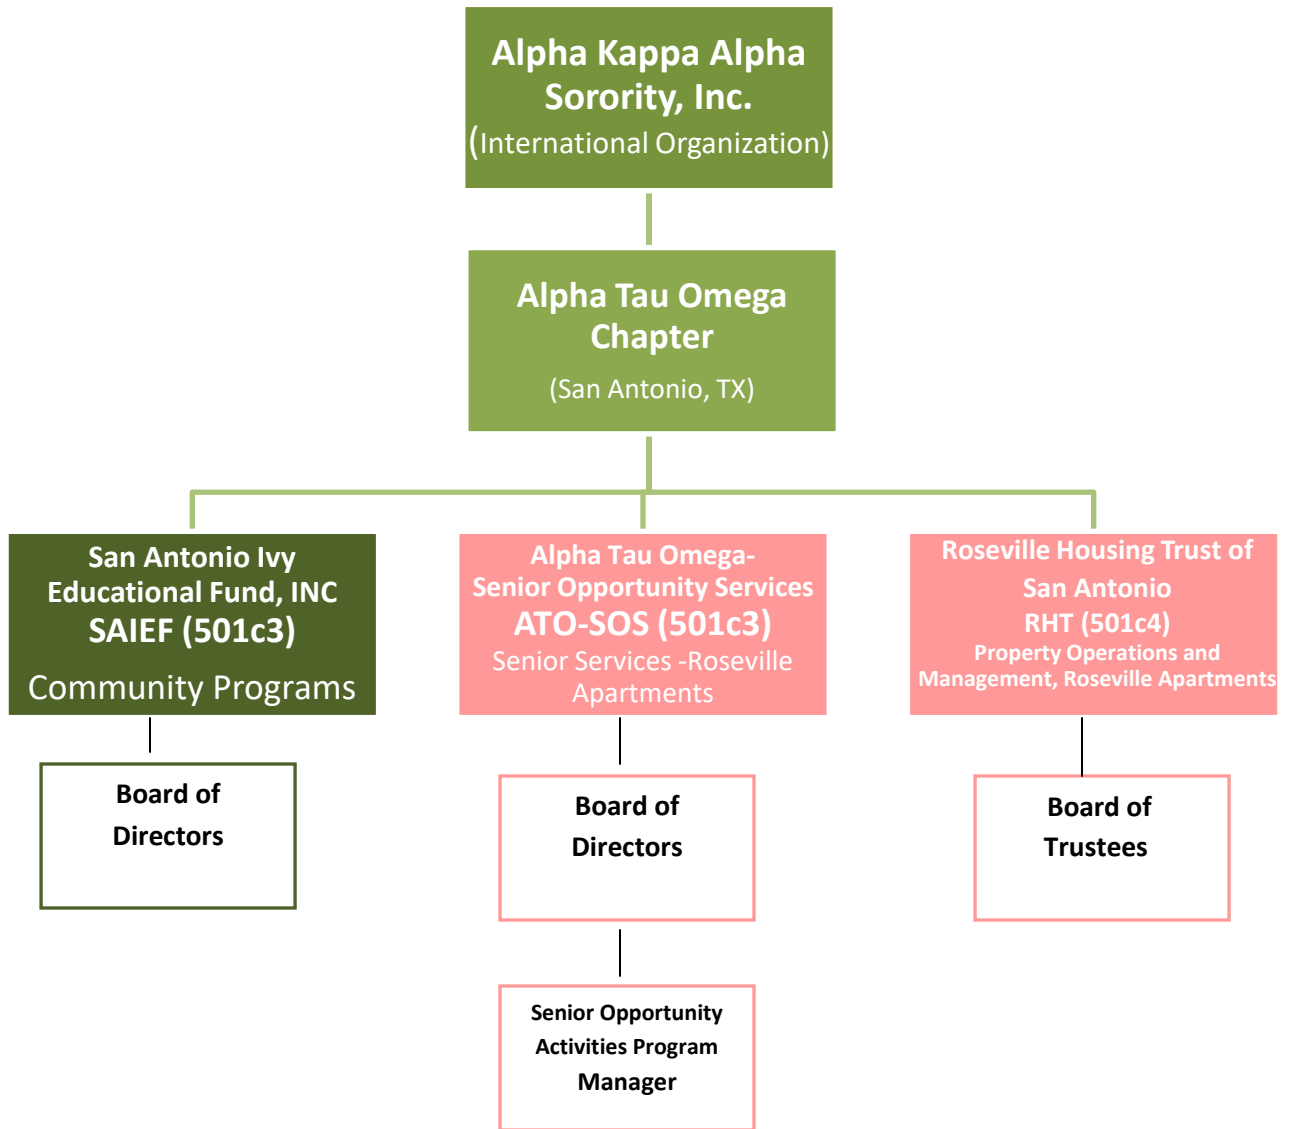

# OUR ORGANIZATIONAL STRUCTURE

## SAIEF Mission:

Our mission is dedicated to supporting individuals, organizations and programs that create and sustain opportunities for community advancement and quality of life improvement for the citizens of San Antonio and Bexar County.

## ATO-SOS Mission:

Our mission is to provide organized services and program support for low income and or disabled elderly citizens (60+) at the Roseville Apartment Complex. Through a Service Activity coordinator such services as the Senior Nutritional Meals and Lunch programs, socialization and recreational activities and other interactive activities which adds to their daily well-being.

## Roseville Trust Mission:

Our mission is to provide safe, secure, affordable housing and social services for senior citizens. Alpha Tau Omega Chapter formed RHT in 1970 for the purpose of purchasing land and constructing an affordable housing apartment community. For over 50 years, RHT, through its ownership and operation of the Roseville Apartments continues to fulfill its mission and serves as an outstanding example of Alpha Tau Omega's commitment to empowering families in the San Antonio and Bexar County communities.